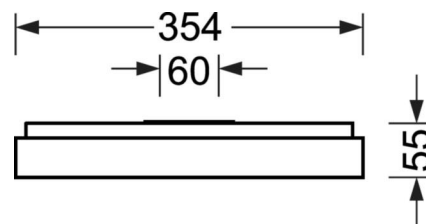

LIGHTING TECHNOLOGY

Placement	LED, Colour rendering/Light colour CRI ≥ 80 / 3000K
Colour tolerance (MacAdam)	3SDCM
Photobiological safety (Luminaire)	RG0
Nominal luminous flux/switching steps (EDM)	2400lm/20W, 2100lm/17W, 1800lm/14W, 1400lm/11W
LED service life	100000h L80/B10 (Tq 25°C), 50000h L90/B50 (Tq 25°C)
Luminaire luminous efficiency	128lm/W-122lm/W
UGR lat./long.	18.2 / 18.4 (20W)

MECHANICS

Housing colour	silver grey/white aluminium RAL 9006
Dimensions (LxWxH/DxH)	648mm x 354mm x 55mm
Weight (net)	3.6kg
Cable entry KE (X/Y)	0mm/0mm
Type of installation	Wall mounting, Ceiling-mounted single installation

DEEP-LINK

<https://www.regiolum.de/en/article/65756014175>

Reference	LED 2400lm/20W 830
η_{LB}	100 %
$\Phi_{\downarrow/\uparrow}$	100 % / 0 %
UGR lat./long.	18.2 / 18.4
VDU	65° < 3000cd/m ²

Dimensions

L	648 mm	Length
B	354 mm	Width
H	55 mm	Height
A1	550 mm	Mounting distance single mounting
A4	60 mm	Mounting distance (width)
X	0 mm	Distance cable infeed to the center of the luminaire on the X-axis
Y	0 mm	Distance cable infeed to the center of the luminaire on the Y-axis
