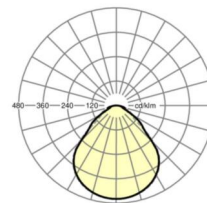

LIGHTING TECHNOLOGY

Placement	LED, Colour rendering/Light colour CRI ≥ 80 / 3000K
Colour tolerance (MacAdam)	3SDCM
Photobiological safety (Luminaire)	RG0
Nominal luminous flux/switching steps (EDM)	2400lm/20W, 2100lm/17W, 1800lm/14W, 1400lm/11W
LED service life	100000h L80/B10 (Tq 25°C), 50000h L90/B50 (Tq 25°C)
Luminaire luminous efficiency	128lm/W-122lm/W
UGR lat./long.	18.2 / 18.4 (20W)

DEEP-LINK

<https://www.regiolum.de/en/article/65756014175>

Reference	LED 2400lm/20W 830
η_{LB}	100 %
$\Phi_{\downarrow/\uparrow}$	100 % / 0 %
UGR lat./long.	18.2 / 18.4
VDU	65° < 3000cd/m ²

Dimensions

L	648 mm	Length
B	354 mm	Width
H	55 mm	Height
A1	550 mm	Mounting distance single mounting
A4	60 mm	Mounting distance (width)
X	0 mm	Distance cable infeed to the center of the luminaire on the X-axis
Y	0 mm	Distance cable infeed to the center of the luminaire on the Y-axis
