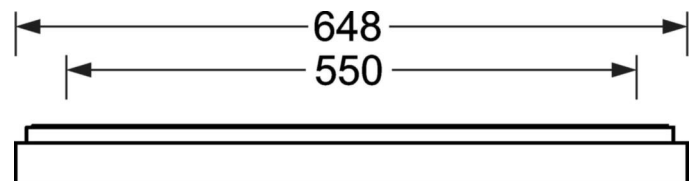

Wall and ceiling light - Micro-prismatic diffuser - direct distribution

Sheet steel enclosure with powder-coated rectangular cross-section, integrated wall mounting plate for easy and quick installation; Housing colour silver grey/white aluminium RAL 9006; Homogeneous direct light distribution for VDU-compatibility in accordance with DIN-EN 12464-1; glare reduction through microprism diffuser with special "multilayer" technology and optimised light deflecting foil; Easy to install connection, directly to the top of the luminaire with a terminal cover cap; the ETM levels can be easily set from the top of the luminaire. Electrical connection via 5-pole connection terminal with plug-in contacts..

LIGHTING TECHNOLOGY

Placement	LED, Colour rendering/Light colour CRI ≥ 80 / 3000K
Colour tolerance (MacAdam)	3SDCM
Photobiological safety (Luminaire)	RG0
Nominal luminous flux/switching steps (EDM)	2400lm/20W, 2100lm/17W, 1800lm/14W, 1400lm/11W
LED service life	100000h L80/B10 (Tq 25°C), 50000h L90/B50 (Tq 25°C)
Luminaire luminous efficiency	128lm/W-122lm/W
UGR lat./long.	18.2 / 18.4 (20W)

MECHANICS

Housing colour	silver grey/white aluminium RAL 9006
Dimensions (LxWxH/DxH)	648mm x 354mm x 55mm
Weight (net)	3.6kg
Cable entry KE (X/Y)	0mm/0mm
Type of installation	Wall mounting, Ceiling-mounted single installation

DEEP-LINK

<https://www.regiolum.de/en/article/65756014175>

Reference	LED 2400lm/20W 830
η_{LB}	100 %
$\Phi_{\downarrow/\uparrow}$	100 % / 0 %
UGR lat./long.	18.2 / 18.4
VDU	65° < 3000cd/m ²

Dimensions

L	648 mm	Length
B	354 mm	Width
H	55 mm	Height
A1	550 mm	Mounting distance single mounting
A4	60 mm	Mounting distance (width)
X	0 mm	Distance cable infeed to the center of the luminaire on the X-axis
Y	0 mm	Distance cable infeed to the center of the luminaire on the Y-axis
